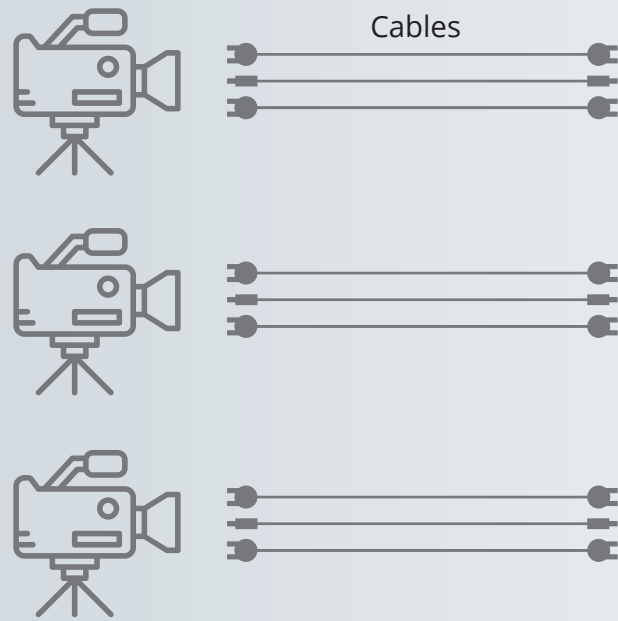

Current Multi-Camera

Sources